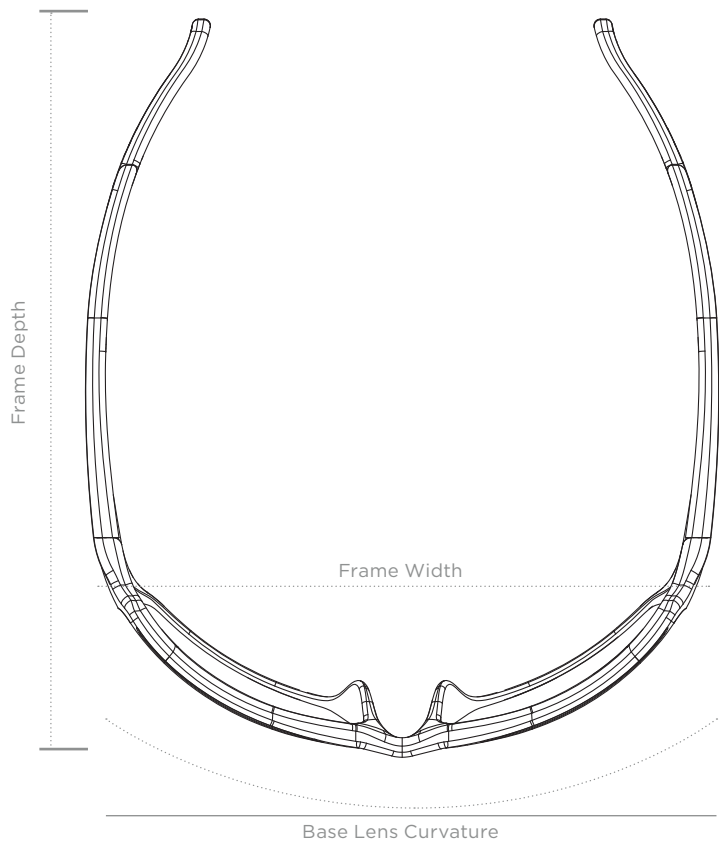

SKULLERZ[®] SPECIFICATIONS

FRAME SPECIFICATIONS BIG FACE, SMALL FACE, ROUND FACE...YOUR FACE!

Every model of Skullerz[®] Eye Protection meets the spectacle coverage requirements of ANSI Z87.1. From there, the choice (and fun) is all yours. From the full-frame coverage of Odin to the sleek blade style of Dagr to the smooth medium frame of Valkyrie, pick the model that fits your face and complements your swagger. You know you're protected, now it's time to look awesome.

SKULLERZ[®] DESIGN DIMENSIONS

	Frame Width (mm)	Frame Height (mm)	Frame Depth (mm)	Base Lens Curvature
Odin	142	44	165	8
Thor	145	43	174	8
Dagr	146	44	164	8
Kvasir	143	41	167	8
Valkyrie	145	43	166	8
Njord	142	45	165	8
Loki	144	48	168	8